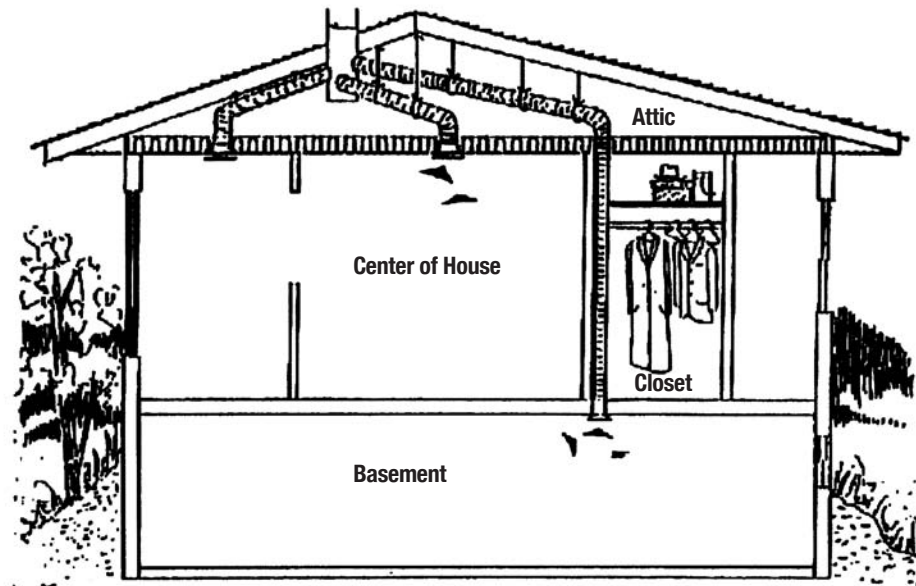

THE MAXIMUM VENTILATION KITS

The solution to eliminate excess humidity trapped inside your home

The Maximum ventilation kit connected to a Maximum roof ventilator will eliminate humidity and unpleasant odours trapped inside your home. Six inch tubes are extended from the static ventilator down to the different levels of the building where they are connected to manually controlled ceiling traps.

KIT 1226
INCLUDING:

SLOPE ROOF KIT WITH ONE RECTANGULAR EXIT

- * One insulated connecting chimney with one 6" arm
- * One 4" x 10" x 6" transition
- * One 4" x 10" white grille
- * Twelve and one half feet of 6" flexible insulated tubing
- * One pack of screws

Note: **Must be installed with a ventilator # 301, sold separately.**

*KIT 1226-R
INCLUDING:

SLOPE ROOF KIT WITH ONE ROUND EXIT

- * One insulated connecting chimney with one 6" arm
- * One tube with 4 brackets
- * One 6" diameter white grille
- * Twelve and one half feet of 6" flexible insulated tubing
- * One pack of screws

INTERIOR KIT OF TUBES & TRAPS MODELS 1236 AND 1236-R

KIT 1236
INCLUDING:

SLOPE ROOF KIT WITH TWO RECTANGULAR EXITS

- * One insulated connecting chimney with two 6" arm
- * Two 4" X 10" X 6" transitions
- * Two 4" X 10" white grilles
- * Twenty feet of 6" flexible insulated tubing
- * Ten feet of 6" flexible non-insulated tubing
- * One 6" x 12" tube with support
- * One pack of screws