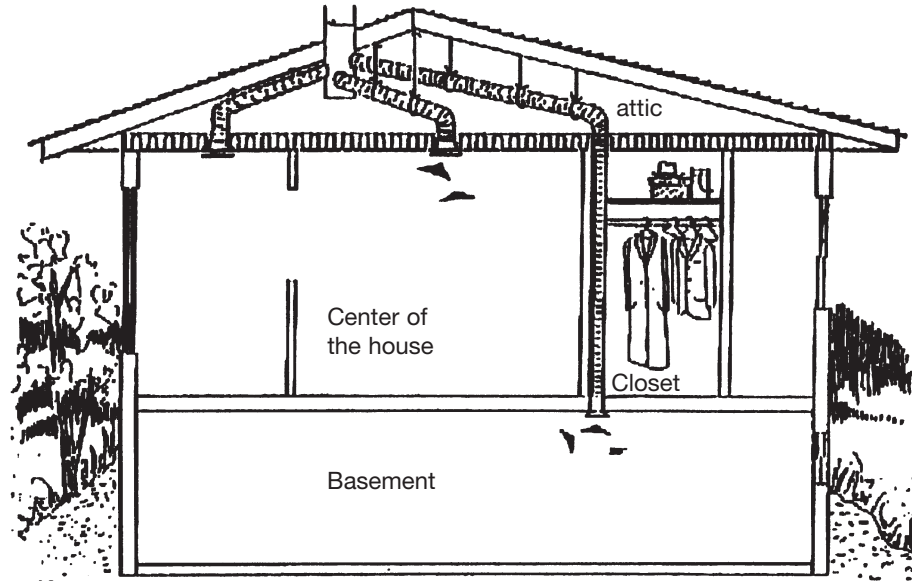

INTERIOR KIT OF TUBES & TRAPS MODEL 1246

KIT 1246
INCLUDING:

SLOPE ROOF KIT WITH THREE RECTANGULAR EXITS

- One insulated connecting chimney with three 6" arms
- Three 4" x 10" X 6" transitions
- Three 4" x 10" rectangular white grilles
- Thirty two feet and one half of 6" flexible insulated tubing
- Ten feet of 6" flexible non-insulated tubing
- One 6" x 12" tube with support
- One pack of screws

Note: **Must be installed with a ventilator # 301, sold separately.**

KIT 1246-R
INCLUDING:

SLOPE ROOF KIT WITH THREE ROUND EXITS

- One insulated connecting chimney with three 6" arms
- Three tubes with 4 brackets
- Three 6" round white grilles
- Thirty two feet and one half of 6" flexible insulated tubing
- Ten feet of 6" flexible non-insulated tubing
- One 6" x 12" tube with support
- One pack of screws

Note: **Must be installed with a ventilator # 301, sold separately.**

VENTILATION®
MAXIMUM Ltd.

9229 Pierre Bonne, Montreal H1E 7J6
Tel.: 514-648-8011 - Fax: 514-648-9129
Watts: (Canada) 1-800-665-4874