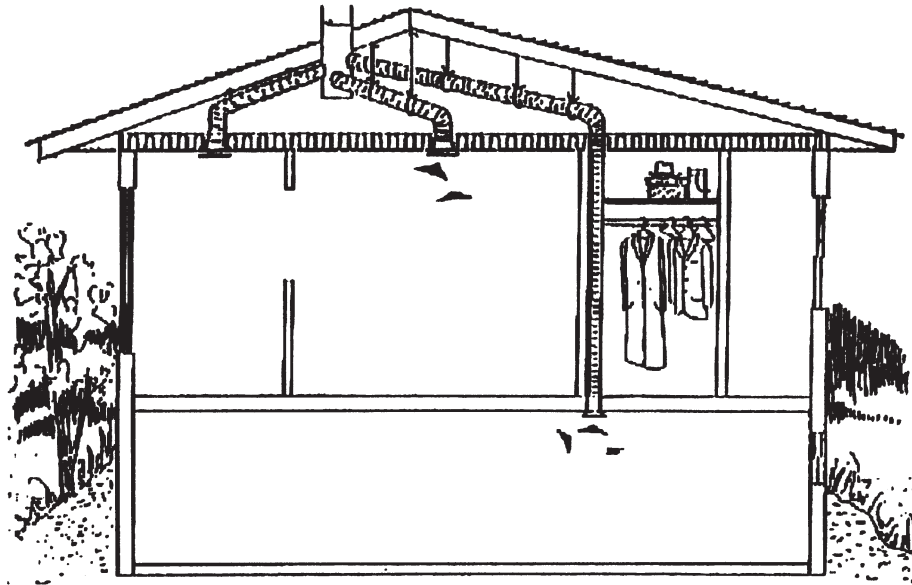

# THE MAXIMUM VENTILATION KITS

The solution to eliminate excess humidity trapped inside your home

The Maximum ventilation kit connected to a Maximum roof ventilator will eliminate humidity and unpleasant odours trapped inside your home. Six inches tubes are extended from the static ventilator down to the different levels of the building where they are connected to manually controlled ceiling traps.

### **SLOPE ROOF KIT WITH ONE RECTANGULAR EXIT**

- \* One insulated connecting chimney with one 6" arm
- \* One 4" x 10" x 6" transition
- \* One 4" x 10" white grille
- \* Twelve and one half feet of 6" flexible insulated tubing
- \* One pack of screws