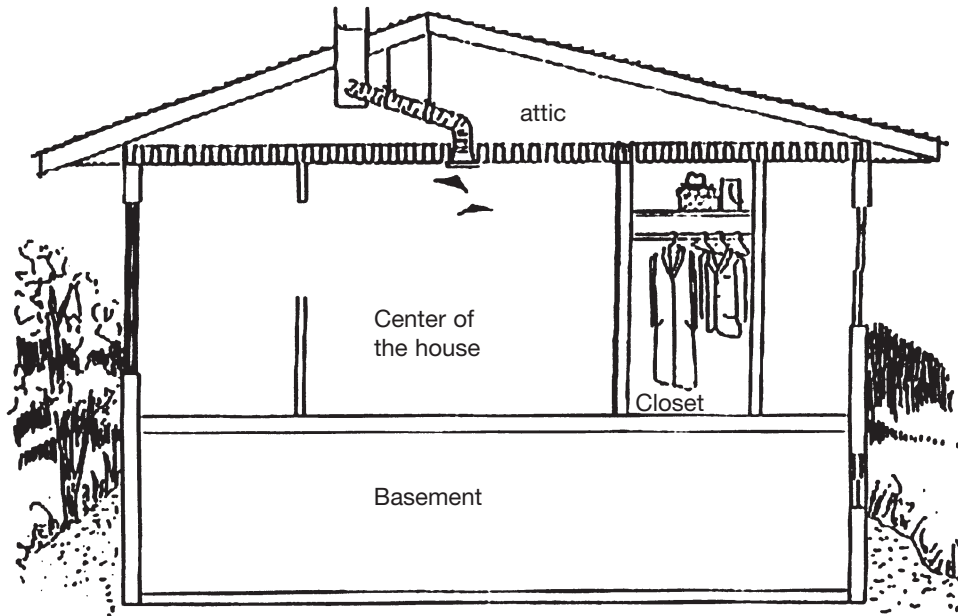

INTERIOR KIT OF TUBES & TRAPS MODEL 1226

KIT 1226
INCLUDING:

SLOPE ROOF KIT WITH ONE RECTANGULAR EXIT

- One insulated connecting chimney with one 6" arm
- One 4" x 10" x 6" transition
- One 4" x 10" white grille
- Twelve and one half feet of 6" flexible insulated tubing
- One pack of screws

Note: **Must be installed with a ventilator # 301, sold separately.**

*KIT 1226-R
INCLUDING:

SLOPE ROOF KIT WITH ONE ROUND EXIT

- One insulated connecting chimney with one 6" arm
- One tube with 4 brackets
- One 6" diameter white grille
- Twelve and one half feet of 6" flexible insulated tubing
- One pack of screws

Note: **Must be installed with a ventilator # 301, sold separately.**

VENTILATION
MAXIMUM Ltd.

9229 Pierre Bonne, Montreal H1E 7J6
Tel.: 514-648-8011 - Fax: 514-648-9129
Watts: (Canada) 1-800-665-4874