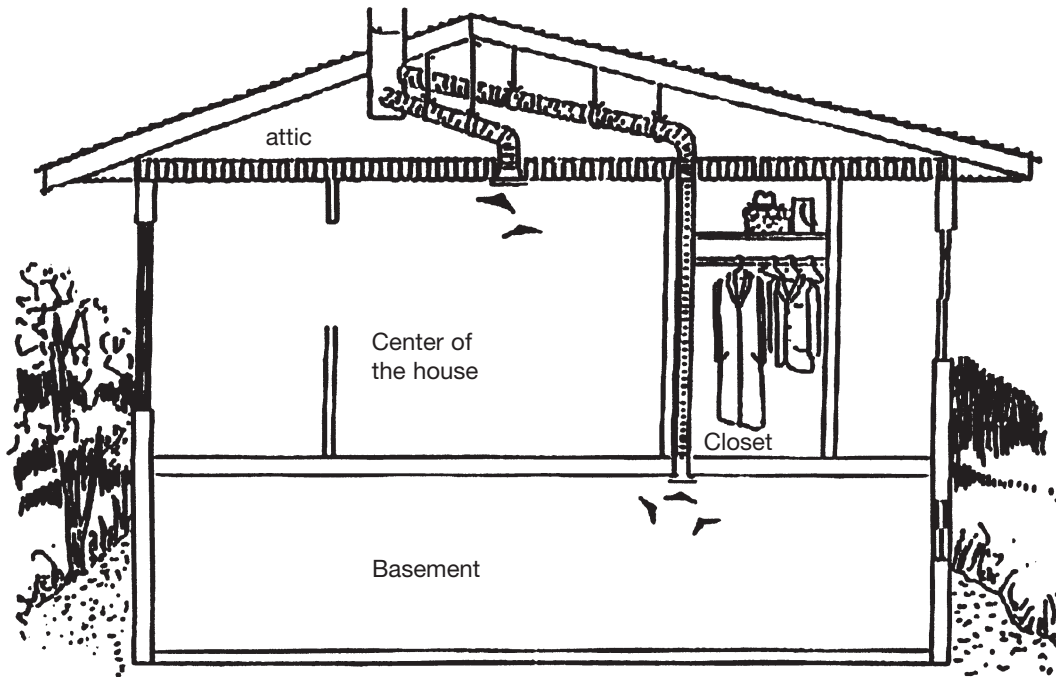

INTERIOR KIT OF TUBES & TRAPS MODEL 1236

KIT 1236
INCLUDING:

SLOPE ROOF KIT WITH TWO RECTANGULAR EXITS

- One insulated connecting chimney with two 6" arm
- Two 4" X 10" X 6" transitions
- Two 4" X 10" white grilles
- Twenty feet of 6" flexible insulated tubing
- Ten feet of 6" flexible non-insulated tubing
- One 6" x 12" tube with support
- One pack of screws

Note: **Must be installed with a ventilator # 301, sold separately.**

KIT 1236-R
INCLUDING:

SLOPE ROOF KIT WITH TWO ROUND EXITS

- One insulated connecting chimney with two 6" arm
- Two tubes with 4 brackets
- Two 6" round white grilles
- Twenty feet of 6" flexible insulated tubing
- Ten feet of 6" flexible non-insulated tubing
- One 6" x 12" tube with support
- One pack of screws

Note: **Must be installed with a ventilator # 301, sold separately.**

VENTILATION®
MAXIMUM Ltd.

9229 Pierre Bonne, Montreal H1E 7J6
Tel.: 514-648-8011 - Fax: 514-648-9129
Watts: (Canada) 1-800-665-4874