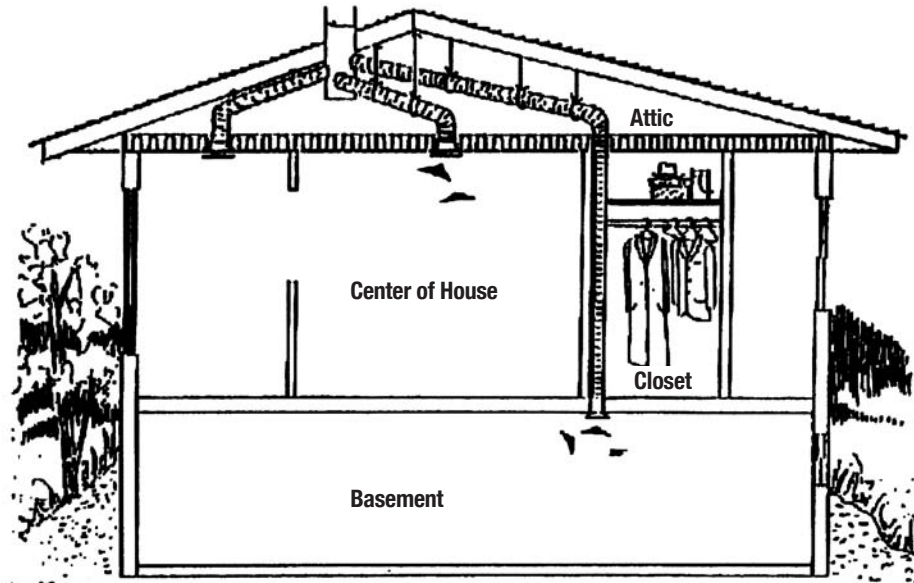

INTERIOR KIT OF TUBES & TRAPS MODELS 1236 AND 1236-R

KIT 1236
INCLUDING:

SLOPE ROOF KIT WITH TWO RECTANGULAR EXITS

- * One insulated connecting chimney with two 6" arm
- * Two 4" X 10" X 6" transitions
- * Two 4" X 10" white grilles
- * Twenty feet of 6" flexible insulated tubing
- * Ten feet of 6" flexible non-insulated tubing
- * One 6" x 12" tube with support
- * One pack of screws

Note: **Must be installed with a ventilator # 301, sold separately.**

KIT 1236-R
INCLUDING:

SLOPE ROOF KIT WITH TWO ROUND EXITS

- * One insulated connecting chimney with two 6" arm
- * Two tubes with 4 brackets
- * Two 6" round white grilles
- * Twenty feet of 6" flexible insulated tubing
- * Ten feet of 6" flexible non-insulated tubing
- * One 6" x 12" tube with support
- * One pack of screws

INTERIOR KIT OF TUBES & TRAPS MODELS 1246 AND 1246-R

KIT 1246
INCLUDES:

SLOPE ROOF KIT WITH THREE RECTANGULAR EXITS

- * One insulated connecting chimney with three 6" arms
- * Three 4" x 10" X 6" transitions
- * Three 4" x 10" rectangular white grilles
- * Thirty two feet and one half of 6" flexible insulated tubing
- * Ten feet of 6" flexible non-insulated tubing
- * One 6" x 12" tube with support
- * One pack of screws