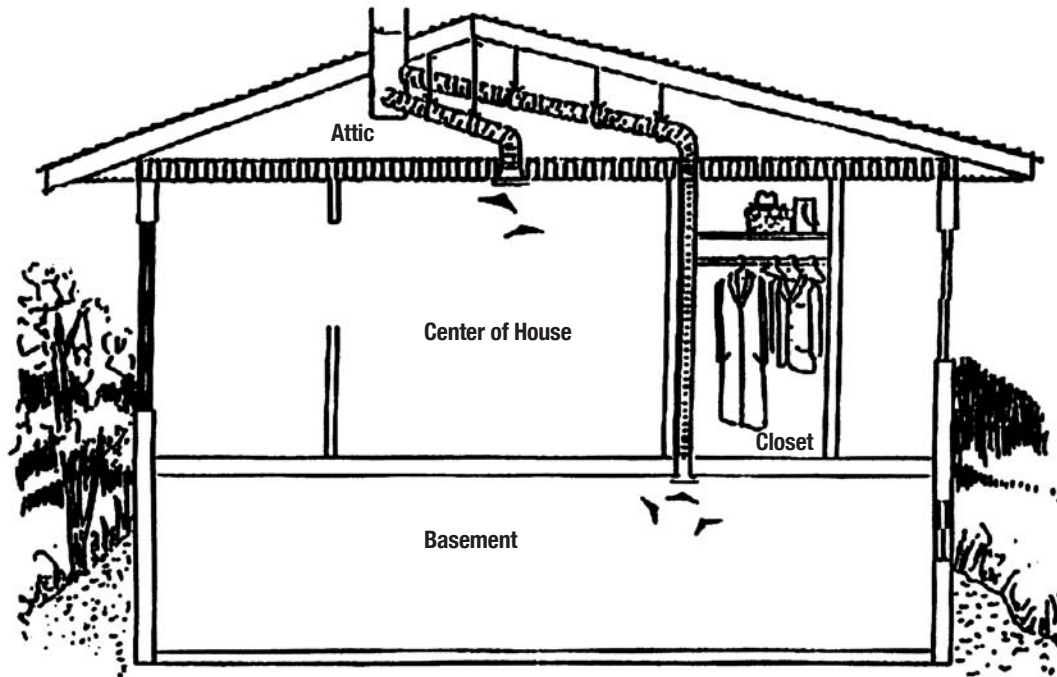

KIT 1226
INCLUDING:

SLOPE ROOF KIT WITH ONE RECTANGULAR EXIT

- * One insulated connecting chimney with one 6" arm
- * One 4" x 10" x 6" transition
- * One 4" x 10" white grille
- * Twelve and one half feet of 6" flexible insulated tubing
- * One pack of screws

Note: **Must be installed with a ventilator # 301, sold separately.**

*KIT 1226-R
INCLUDING:

SLOPE ROOF KIT WITH ONE ROUND EXIT

- * One insulated connecting chimney with one 6" arm
- * One tube with 4 brackets
- * One 6" diameter white grille
- * Twelve and one half feet of 6" flexible insulated tubing
- * One pack of screws

INTERIOR KIT OF TUBES & TRAPS MODELS 1236 AND 1236-R

KIT 1236
INCLUDING:

SLOPE ROOF KIT WITH TWO RECTANGULAR EXITS

- * One insulated connecting chimney with two 6" arm
- * Two 4" X 10" X 6" transitions
- * Two 4" X 10" white grilles
- * Twenty feet of 6" flexible insulated tubing
- * Ten feet of 6" flexible non-insulated tubing
- * One 6" x 12" tube with support
- * One pack of screws

Note: **Must be installed with a ventilator # 301, sold separately.**

KIT 1236-R
INCLUDING:

SLOPE ROOF KIT WITH TWO ROUND EXITS

- * One insulated connecting chimney with two 6" arm
- * Two tubes with 4 brackets
- * Two 6" round white grilles
- * Twenty feet of 6" flexible insulated tubing
- * Ten feet of 6" flexible non-insulated tubing
- * One 6" x 12" tube with support
- * One pack of screws