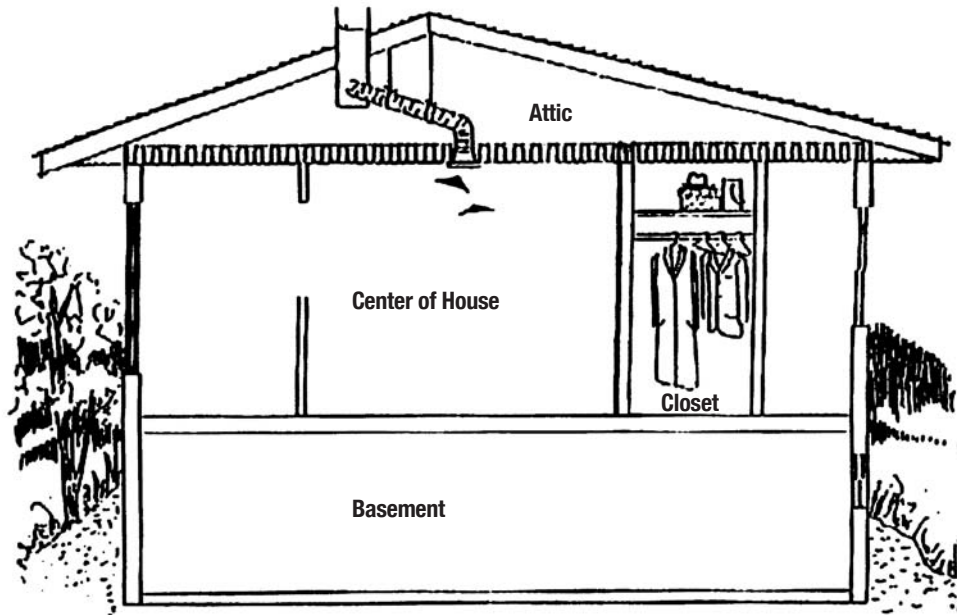

THE MAXIMUM VENTILATION KITS

The solution to eliminate excess humidity trapped inside your home

The Maximum ventilation kit connected to a Maximum roof ventilator will eliminate humidity and unpleasant odours trapped inside your home. Six inch tubes are extended from the static ventilator down to the different levels of the building where they are connected to manually controlled ceiling traps.

KIT 1226
INCLUDING:

SLOPE ROOF KIT WITH ONE RECTANGULAR EXIT

- * One insulated connecting chimney with one 6" arm
- * One 4" x 10" x 6" transition
- * One 4" x 10" white grille
- * Twelve and one half feet of 6" flexible insulated tubing
- * One pack of screws

Note: **Must be installed with a ventilator # 301, sold separately.**

*KIT 1226-R
INCLUDING:

SLOPE ROOF KIT WITH ONE ROUND EXIT

- * One insulated connecting chimney with one 6" arm
- * One tube with 4 brackets
- * One 6" diameter white grille
- * Twelve and one half feet of 6" flexible insulated tubing
- * One pack of screws