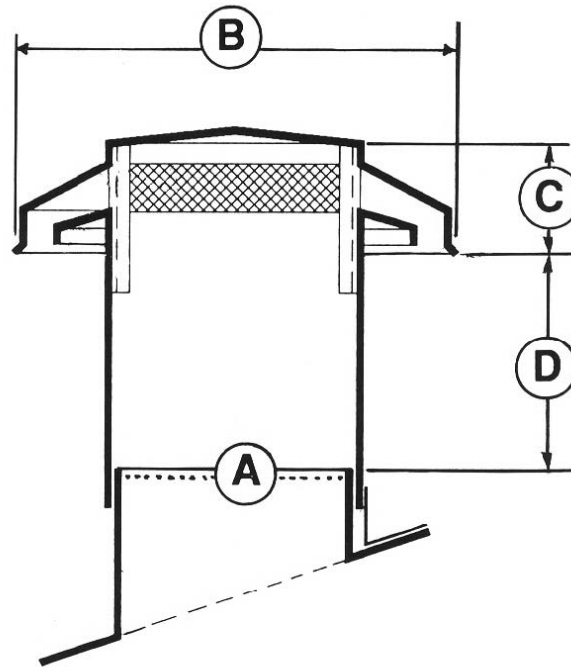

## DIMENSIONS AND SPECIAL CHARACTERISTICS

CODE#	DIMENSIONS				EVACUATION	STEEL GAUGE USED
	A	B	C	D		
302-12	12"	19.50"	5.25"	10"	96 in. <sup>2</sup>	26
*302-14	14"	24"	7.25"	15.50"	150 in. <sup>2</sup>	24 & 26
*302-16	16"	26"	7.25"	15.50"	208 in. <sup>2</sup>	24 & 26
*302-18	18"	28"	7.25"	15.50"	266 in. <sup>2</sup>	24 & 26
*302-20	20"	32"	10.25"	17"	352 in. <sup>2</sup>	24 & 26
*302-22	22"	34"	10.25"	17"	408 in. <sup>2</sup>	24
*302-24	24"	36"	10.25"	17"	486 in. <sup>2</sup>	24