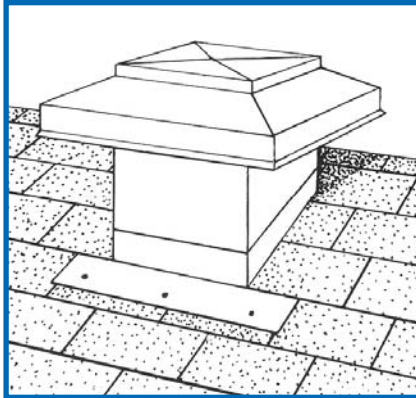

## **SLOPED ROOF VENTILATOR MODEL #302**

### **DESCRIPTION:**

Unlike the turbine, the 302 static ventilators do not require to rotate to prevent water or snow infiltrations. Its unique deflector system prevents infiltrations while at the same time capturing the wind flow from any direction and at velocities as low as 4 miles/hr. With the combination of technology, wind and pressure differentials, a “chimney effect” results in drawing the air and moisture out and replacing it with fresh new air that enters through the soffits.